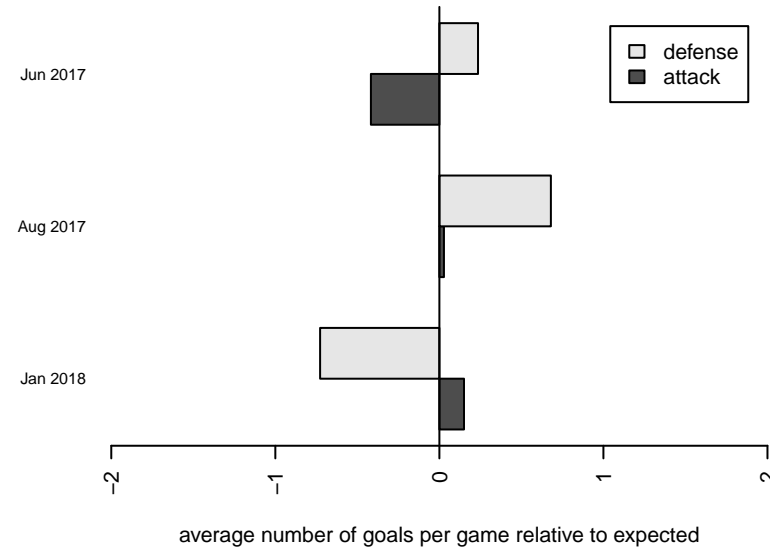

Performance relative to 13 month average