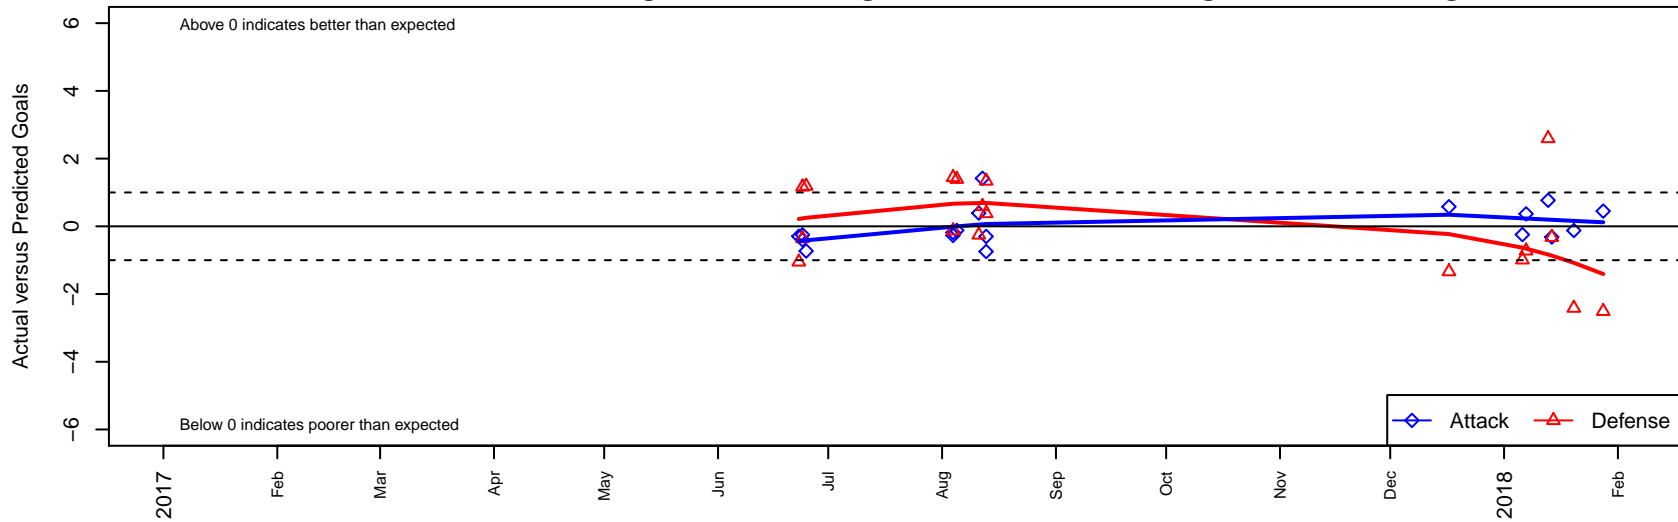

# WA Rush Nero G00

Washington Rush SC  
 Everett, WA  
 G00 total strength=1377  
 attack=6.13 defense=8.93  
 fall league = RCL G99 Div 3

alt names used:

Venues played:  
 2017 Clash At the Border Gold/Silver  
 2017 WA Rush Cup GU19 Gold  
 2017 Eastside FC Cup GU18-19  
 2017 RCL G99 Div 3  
 2017 PacNW Winter Classic 1999-2000 Show

**WA Rush Nero G00**  
 Dots are actual minus expected GF (blue circles) and GA (red triangles).  
 Blue line is smoothed change in attack strength. Red is smoothed change in defense strength.

**attack and defense variance (black dot)  
relative to other teams  
and top 10 in region**