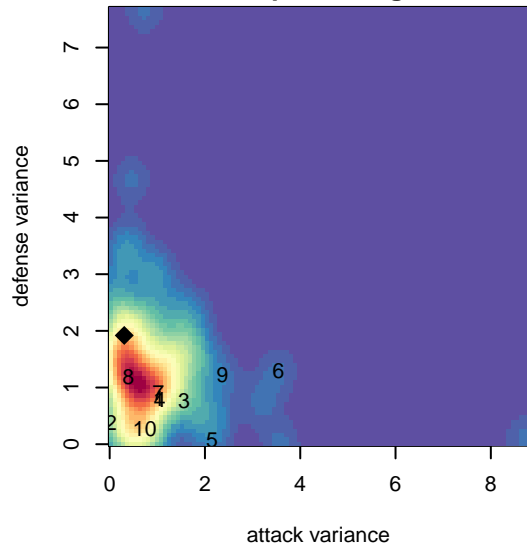

# WA Rush Nero G00

Washington Rush SC  
 Everett, WA  
 G00 total strength=1377  
 attack=6.13 defense=8.93  
 fall league = RCL G99 Div 3

alt names used:

Venues played:  
 2017 Clash At the Border Gold/Silver  
 2017 WA Rush Cup GU19 Gold  
 2017 Eastside FC Cup GU18-19  
 2017 RCL G99 Div 3  
 2017 PacNW Winter Classic 1999-2000 Show

**WA Rush Nero G00**  
 Dots are actual minus expected GF (blue circles) and GA (red triangles).  
 Blue line is smoothed change in attack strength. Red is smoothed change in defense strength.

**attack and defense variance (black dot)  
relative to other teams  
and top 10 in region**