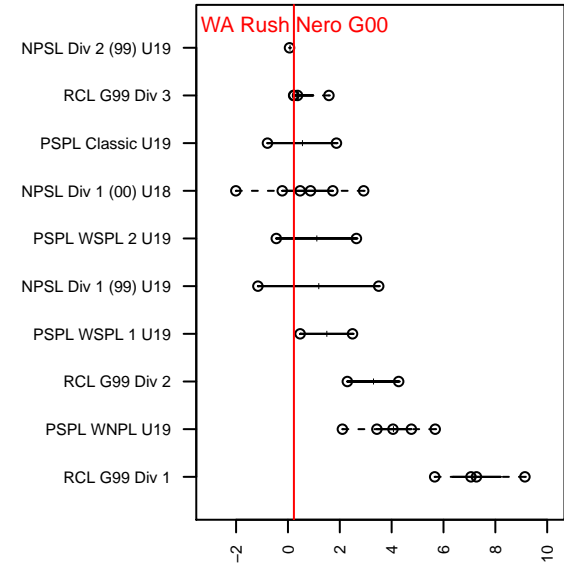

**attack and defense rating
relative to others at age
and all opponents in last 13 months**