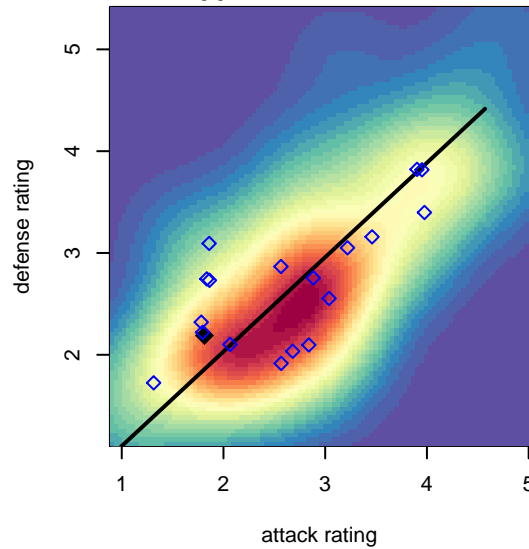

**attack and defense rating
relative to others at age
and all opponents in last 13 months**