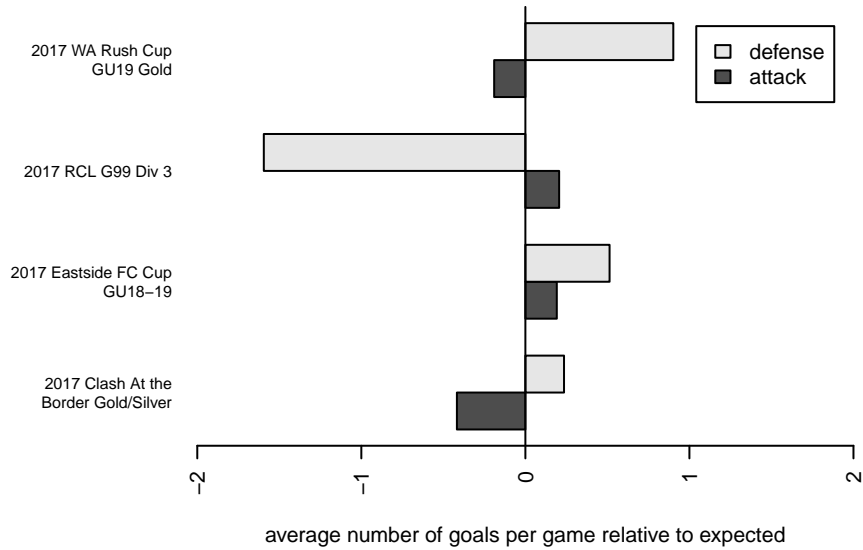

Performance relative to 13 month average